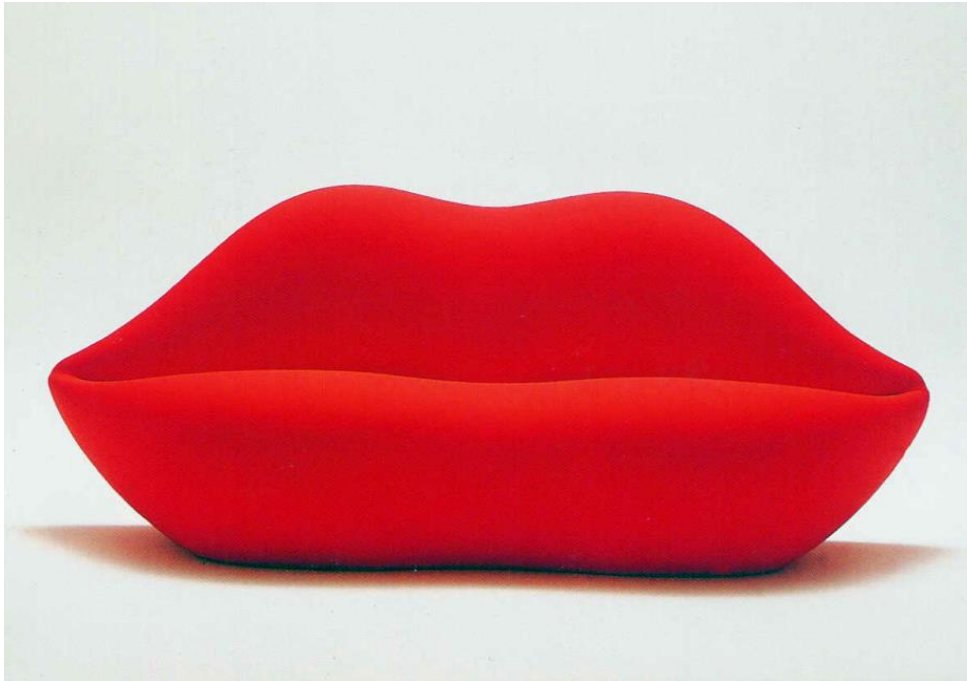

# Lip Sofa

Colour Options: Red  
Material: Cushioned structure with upholstered fabric