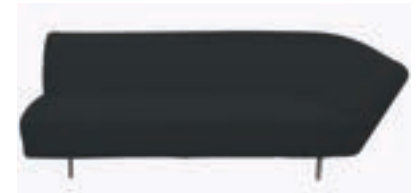

### LOOP 135 BLACK

**Dimensions:** W151 x D79 x H70 x SH41.5cm

**Colour:** Black

**Material:** Stainless Steel Base with Upholstery

### LOOP 90 BLACK

**Dimensions:** W156 x D81 x H70 x SH41.5cm

**Colour:** Black

**Material:** Stainless Steel Base with Upholstery