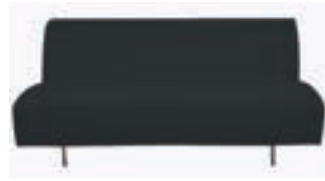

LOOP CENTER 2S BLACK

Dimensions: W131 x D81 x H70 x SH41.5cm

Colour: Black

Material: Stainless Steel Base with Upholstery