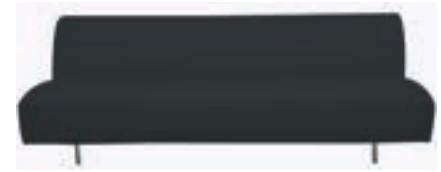

LOOP CENTER 3S BLACK

Dimensions: W196 x D81 x H70 x SH41.5cm

Colour: Black

Material: Stainless Steel Base with Upholstery