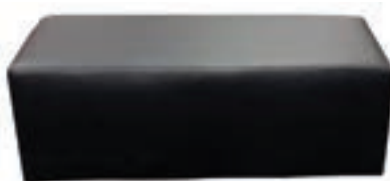

RECTANGULAR POUF

Dimensions: W120 x D40 x H40cm

Colour Options: Red, Black, White

Material: Faux Leather