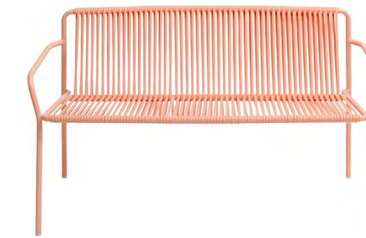

photo © Ottavio Tomasin

TRIBECA LOUNGE CHAIR

Dimensions: W72 x D61.5 x H70 x SH42cm

Colour Options: Light Grey, Pink, Green

Material: Steel Frame, Polypropylene

TRIBECA SOFA

Dimensions: W120 x D65.5 x H70 x SH43cm