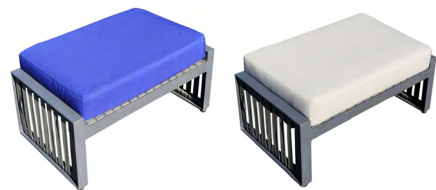

HORIZON ARMCHAIR BLUE

Dimensions: W86 x D80 x H75 x SH40cm
Colour Options: Blue
Material: Frame: Aluminum, Teak Wood
Cushion Cover: Polypropylene

HORIZON SOFA BLUE

Dimensions: W204 x D80 x H75 x SH40cm
Colour Options: Blue
Material: Frame: Aluminum, Teak Wood
Cushion Cover: Polypropylene