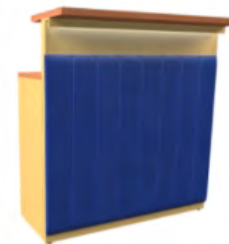

VELOUR COUNTER

Dimensions: W120cm x D65cm x H120cm

Colour Options: Gold and Blue, Gold and Beige

Material: Wood-grain Melamine Tabletop, Brass Base, Velvet Upholstery, Indirect Lighting Under the Tabletop

VELOUR CORNER

Dimensions: W63cm x D63cm x H120cm

Colour Options: Gold and Blue, Gold and Beige

Material: Wood-grain Melamine Tabletop, Brass Base, Velvet Upholstery, Indirect Lighting Under the Tabletop