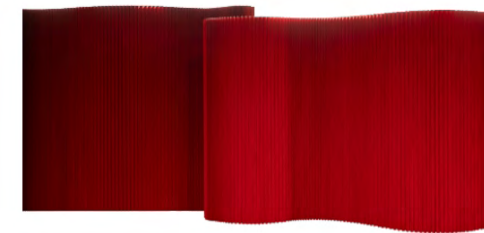

molo softwall blue 240

Dimensions: D45cm x H244cm

Modular up to 400cm

Colour Options: Blue

Material: Paper Textile

molo softwall red 240

Dimensions: D34cm x H244cm

Modular up to 400cm