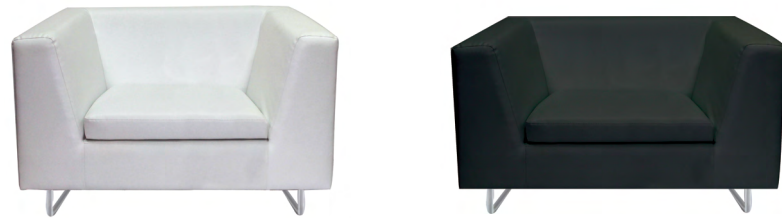

Colour Options: Red

Material: Steel Base with Upholstered Seat

CATIFA 60 LOW

Dimensions: W65 x D70 x H66 x SH37cm

Colour Options: Blue

Material: Steel Base with Upholstered Seat

CATIFA 80 LOW

Dimensions: W80 x D87 x H69 x SH39cm

Colour Options: Blue, Dark Blue, Bright Blue

Material: Steel Base with Upholstered Seat

ESTILO 1S

Dimensions: W105 x D80 x H73 x SH43cm

Colour Options: White, Black

Material: Stainless Steel Legs with Fabric Upholstery