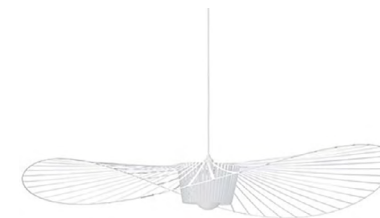

Base: Brass

Material: Brass Frame, Polycarbonate Diffuser

TRIPOD FLOOR LAMP

Dimensions: $\phi 56 \times H168\text{cm}$

Colour Options: White, Black

Material: Metal Frame with Fabric Lamp Shade

VERTIGO LAMP

Dimensions: W140 x H15cm