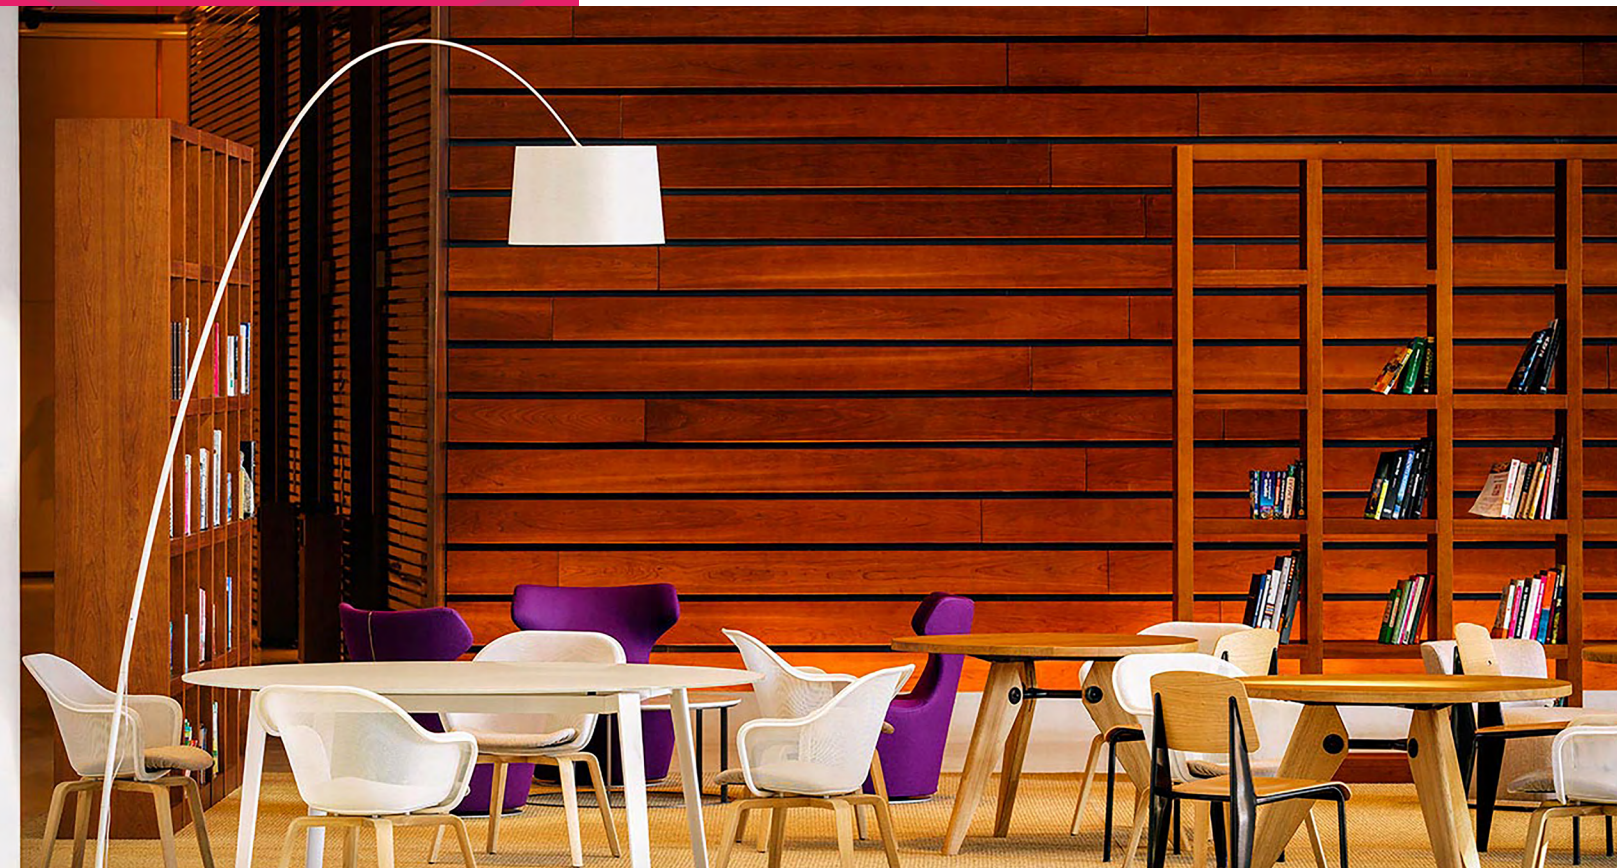

Lighting

TWIGGY FLOOR LAMP

Dimensions: W46 x H185 - 205cm

Colour Options: White

Material: Aluminium Frame,
Coated Fiberglass

ICONIC LAMP

Dimensions: W52 x D52 x H180cm

Colour Options: Shade: Transparent Dark Grey, Beige

Base: Brass

Material: Brass Frame, Polycarbonate Diffuser