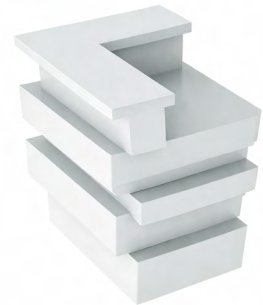

TETRIS

Dimensions: W145.5 x D80 x H111cm

Colour Options: 10 Colours in LED

Material: Polyethylene

TETRIS CORNER

Dimensions: W97 x D80 x H111cm

Colour Options: 10 Colours in LED

Material: Polyethylene

ICEBERG

Dimensions: W160 x D80 x H100cm

Colour Options: 10 Colours in LED

Material: Polyethylene