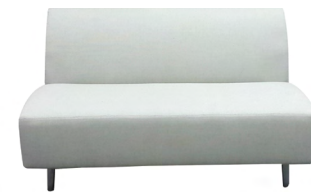

LOOP CENTER 2S GREY

Dimensions: W131 x D81 x H70 SH41.5cm

Colour Options: Light Grey

Material: Stainless Steel Base with Upholstery