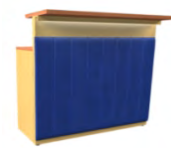

VELOUR COUNTER BLUE