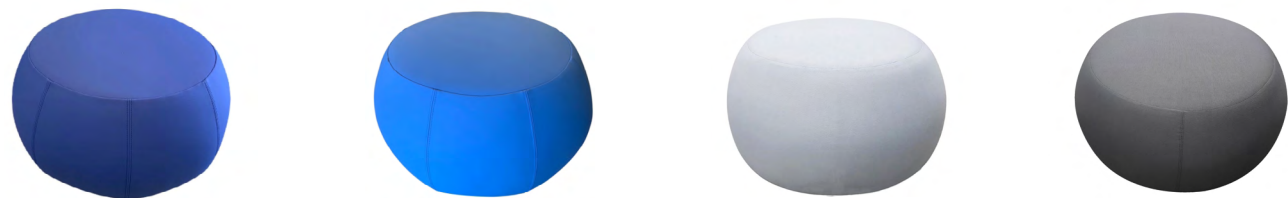

PIX 67

Dimensions: W67 x D67 x H43cm

Colour Options: Blue, Light Blue, Light Grey, Grey

Material: Upholstered in Fabric