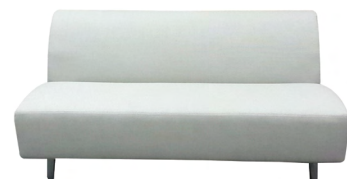

Material: Stainless Steel Base with Upholstery

LOOP CENTER 2S GREY

Dimensions: W131 x D81 x H70 SH41.5cm

Colour Options: Light Grey

Material: Stainless Steel Base with Upholstery

LOOP CENTER 3S BLACK

Dimensions: W196 x D81 x H70 SH41.5cm