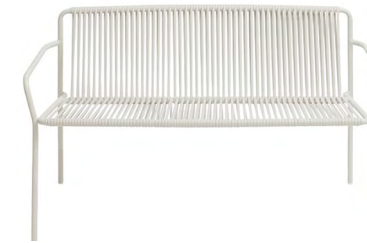

photo © Ottavio Tomasin

TRIBECA LOUNGE CHAIR

Dimensions: W72 x D61.5 x H70 x SH42cm

Colour Options: Light Grey, Pink, Green

Material: Steel Frame, Polypropylene

TRIBECA SOFA

Dimensions: W120 x D65.5 x H70 x SH43cm