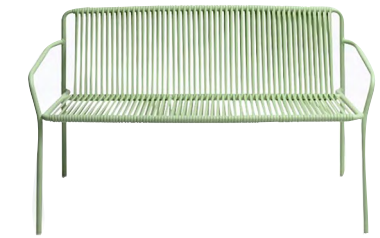

photo © Ottavio Tomasin

TRIBECA LOUNGE CHAIR

Dimensions: W72 x D61.5 x H70 x SH42cm

Colour Options: Light Grey, Pink, Green

Material: Steel Frame, Polypropylene

TRIBECA SOFA

Dimensions: W120 x D65.5 x H70 x SH43cm