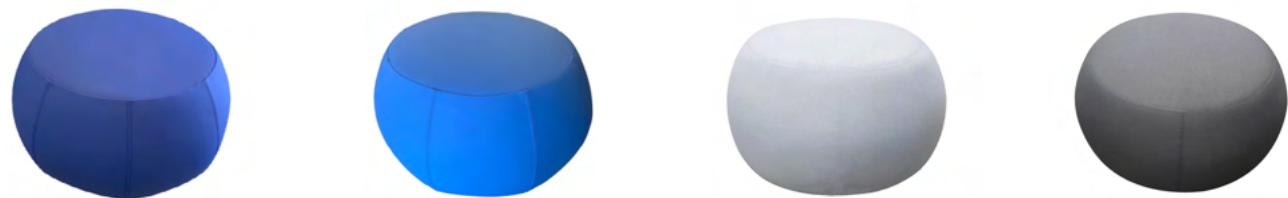

## Ottomans & Poufs

PIX 67

Dimensions: W67 x D67 x H43cm

Colour Options: Red, Pink, White

Material: Upholstered in Fabric

PIX 67

Dimensions: W67 x D67 x H43cm

Colour Options: Blue, Light Blue, Light Grey, Grey