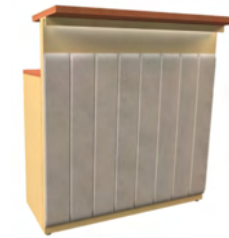

VELOUR COUNTER

Dimensions: W120cm x D65cm x H120cm

Colour Options: Gold and Blue, Gold and Beige

Material: Wood-grain Melamine Tabletop, Brass Base, Velvet Upholstery, Indirect Lighting Under the Tabletop

VELOUR CORNER

Dimensions: W63cm x D63cm x H120cm

Colour Options: Gold and Blue, Gold and Beige

Material: Wood-grain Melamine Tabletop, Brass Base, Velvet Upholstery, Indirect Lighting Under the Tabletop