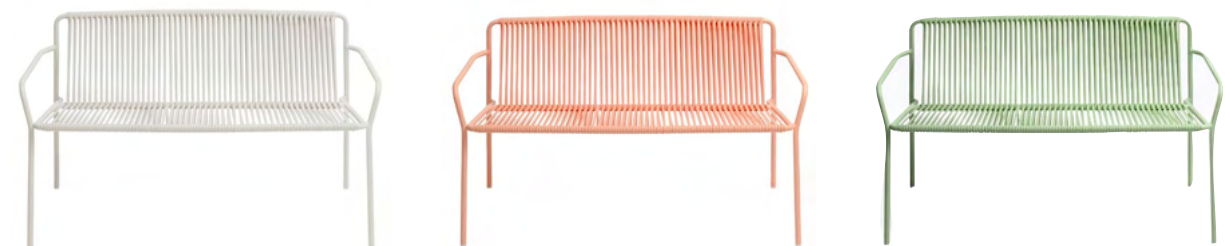

TRIBECA SOFA

Dimensions: W120 x D65.5 x H70 x SH43cm
Colour Options: Light Grey, Pink, Green
Material: Steel Frame, Polypropylene