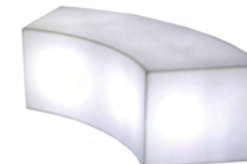

GIO POUF

Dimensions: $\Phi 145 \times H48\text{cm}$
Colour Options: Illuminated Base with Grey Cushion
Material: Polyethylene Base with Simil Leather Cushion

SNAKE BENCH

Dimensions: $W120 \times D40 \times H40\text{cm}$
Colour Options: 10 Colours in LED
Material: Polyethylene