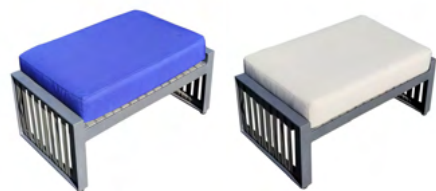

HORIZON OTTOMAN

Dimensions: W86 x D50 x H33cm

Colour Options: Blue, Light Grey

Material: Frame: Aluminium,
Cushion Cover: Polypropylene