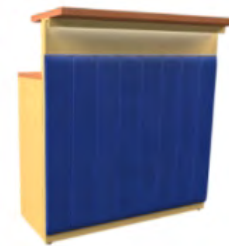

VELOUR COUNTER

Dimensions: W120cm x D65cm x H120cm

Colour Options: Gold and Blue, Gold and Beige

Material: Wood-grain Melamine Tabletop, Brass Base, Velvet Upholstery, Indirect Lighting Under the Tabletop

VELOUR CORNER

Dimensions: W63cm x D63cm x H120cm

Colour Options: Gold and Blue, Gold and Beige

Material: Wood-grain Melamine Tabletop, Brass Base, Velvet Upholstery, Indirect Lighting Under the Tabletop