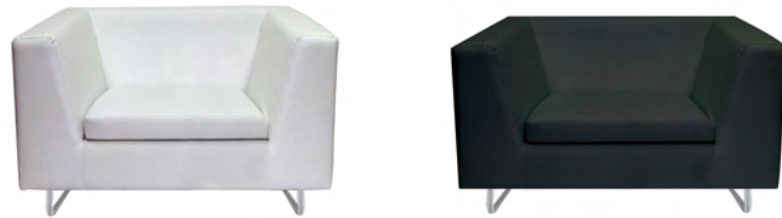

**Colour Options:** Blue

**Material:** Steel Base with Upholstered Seat

**CATIFA 80 LOW**

**Dimensions:** W80 x D87 x H69 x SH39cm

**Colour Options:** Blue, Dark Blue, Bright Blue

**Material:** Steel Base with Upholstered Seat